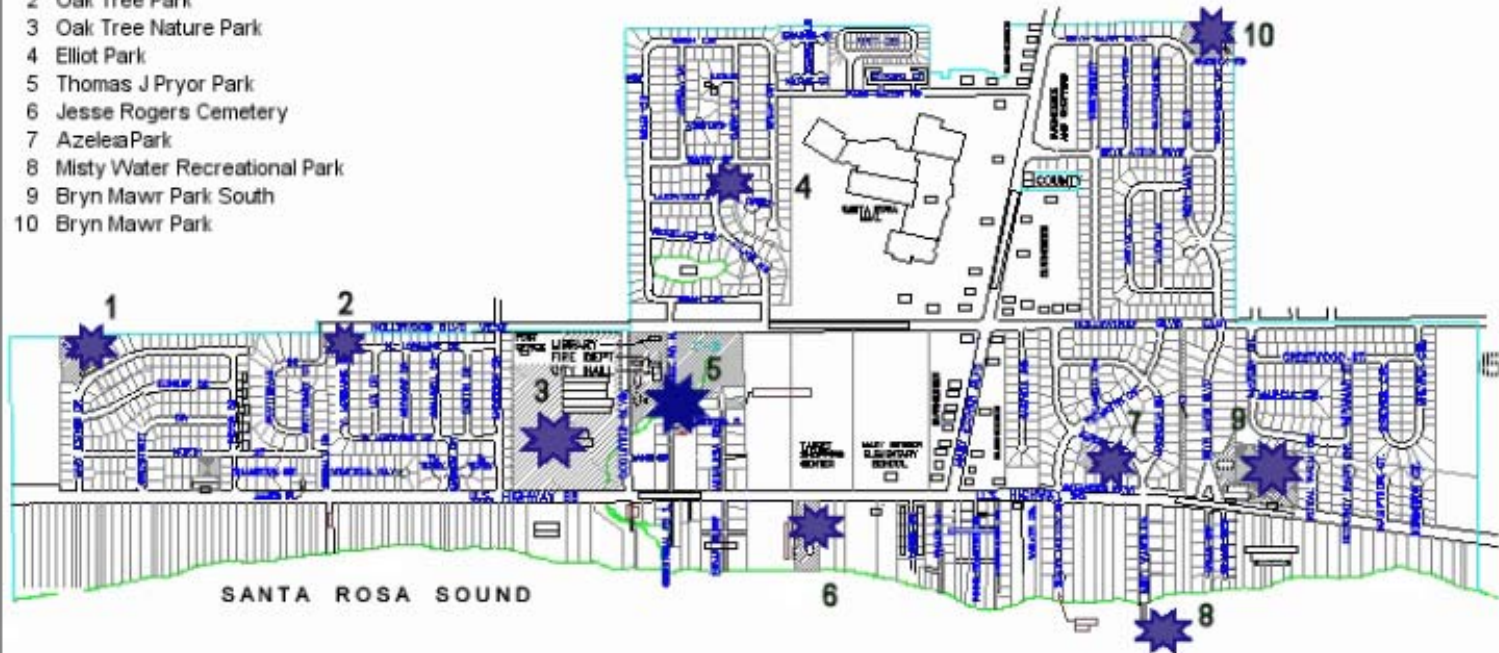

- 1 Springdale Park
- 2 Oak Tree Park
- 3 Oak Tree Nature Park
- 4 Elliot Park
- 5 Thomas J Pryor Park
- 6 Jesse Rogers Cemetery
- 7 Azelea Park
- 8 Misty Water Recreational Park
- 9 Bryn Mawr Park South
- 10 Bryn Mawr Park

CITY OF MARY ESTHER
OKALOOSA COUNTY, FLORIDA